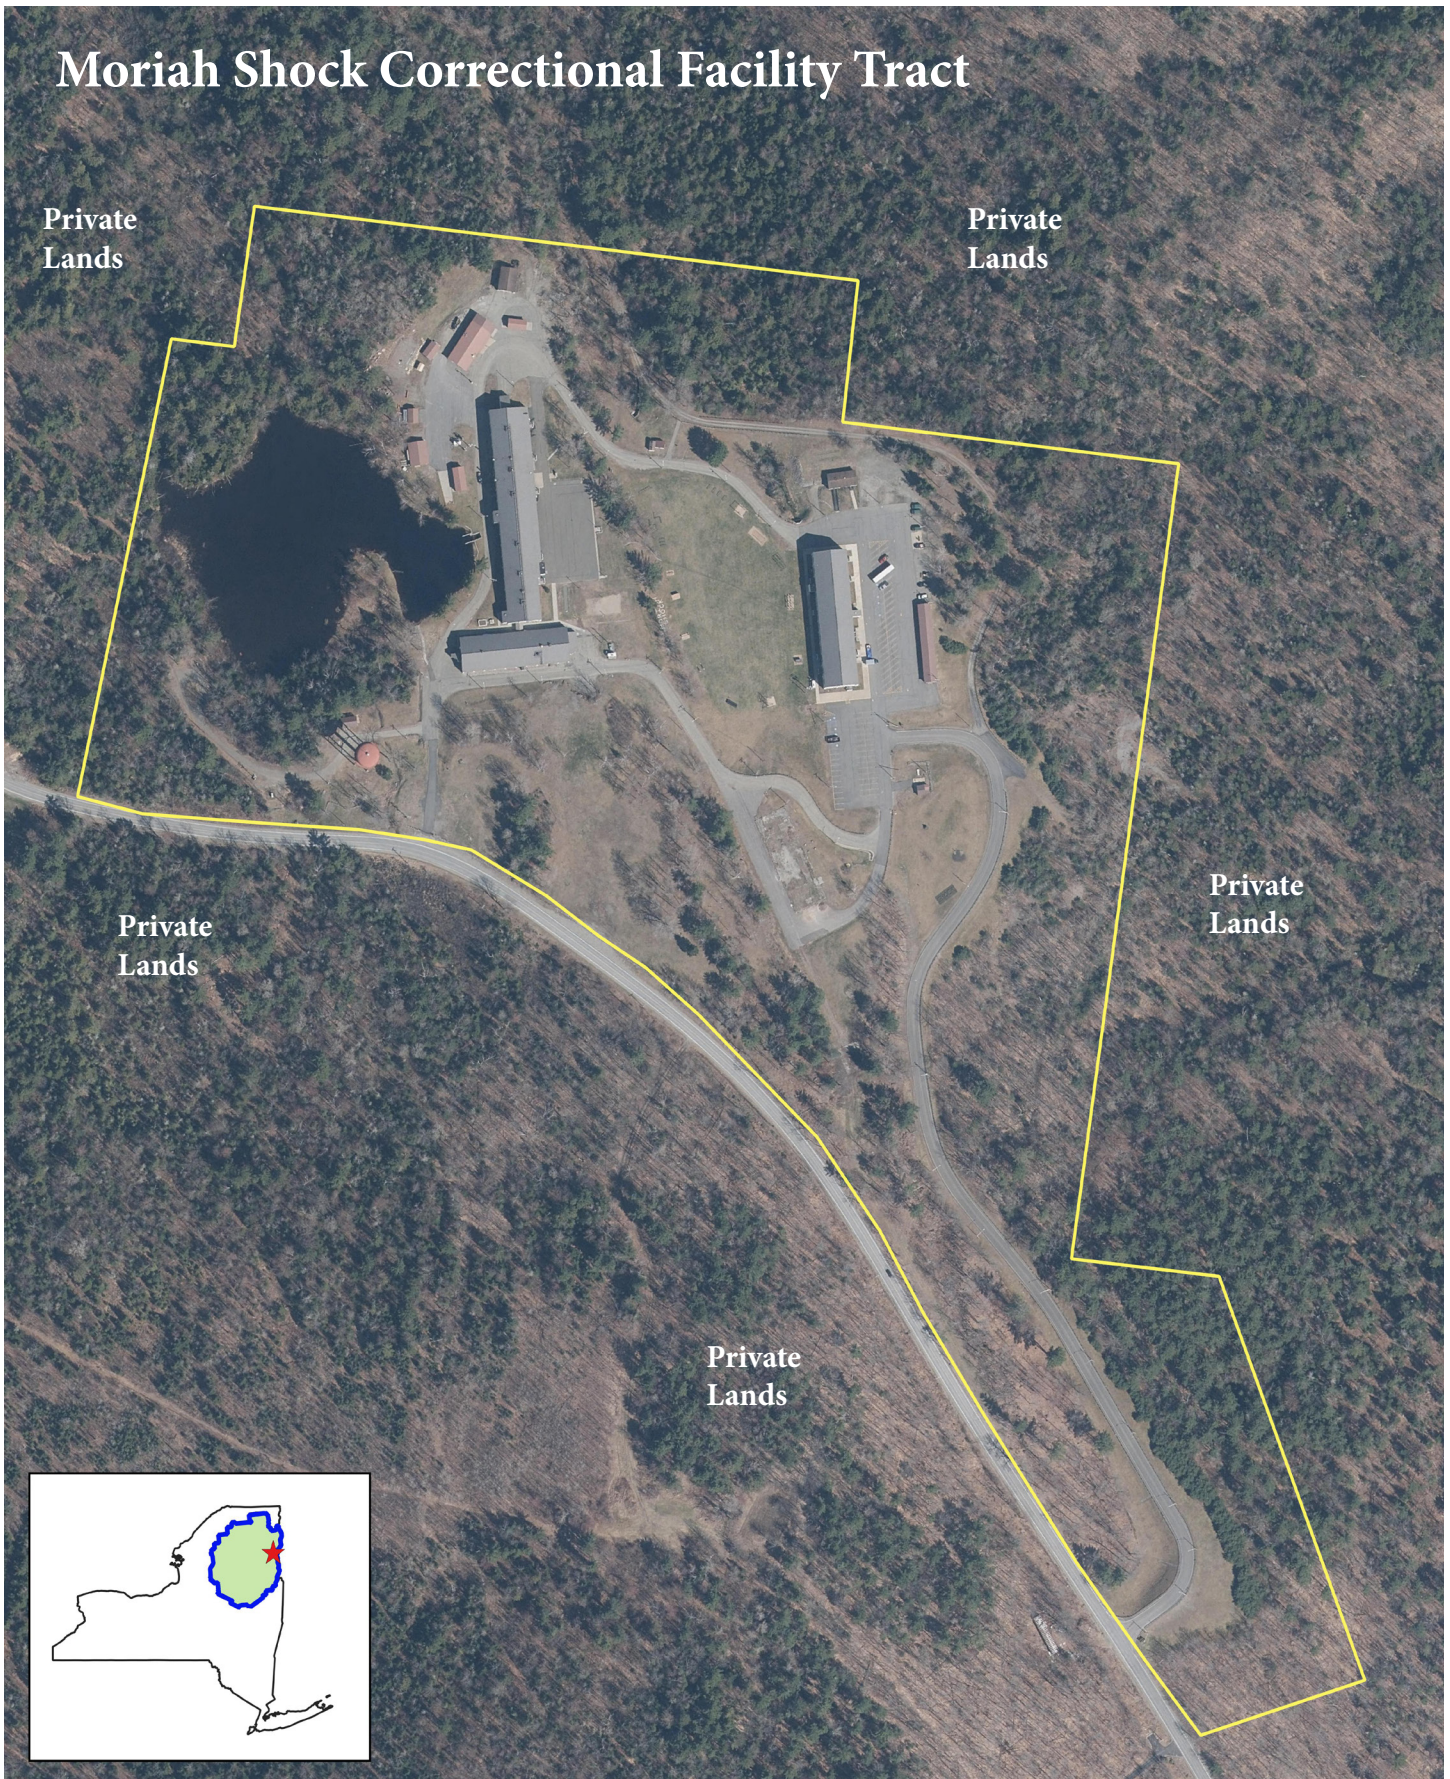

Camp Gabriels Correctional Facility Tract

The decommissioned Camp Gabriels Correctional Facility in the Town of Brighton, Franklin County, includes 92 acres and more than three dozen buildings.

Moriah Shock Correctional Facility Tract

The decommissioned Moriah Shock Correctional Facility in the Towns of Moriah and Elizabethtown, Essex County, includes 60 acres and more than two dozen buildings.

Mt. McGregor Correctional Facility Tract

Moreau Lake State Park

Moreau Lake State Park

Grant Cottage Facilities

Moreau Lake State Park

The decommissioned Mt. McGregor Correctional Facility in the Towns of Moreau, Wilton, and Corinth in Saratoga County, includes 53 acres and nearly 100 buildings.